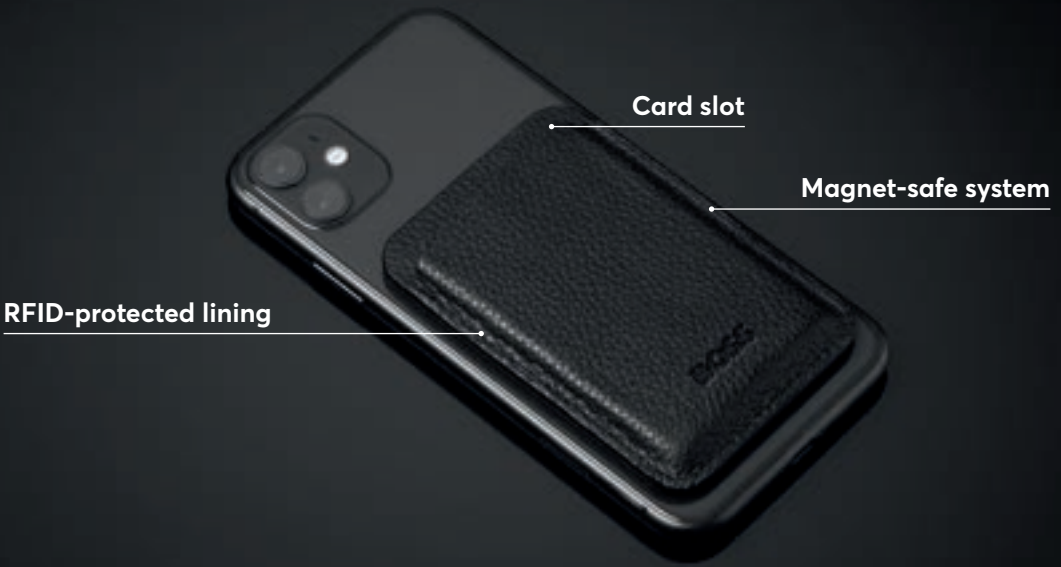

HLP416N
Classic Grained Passport holder navy

Made of top grain
genuine leather

Available colors: 

Presented in a refined BOSS gift box

CLASSIC SMOOTH

- 1 currency compartment
- 3 card slots
- 1 passport book pocket

HLP403A
Classic Smooth Passport holder black

HLP403Y
Classic Smooth Passport holder brown

HLP421A
Iconic Passport holder black

Made of top grain
genuine leather

Available colors:

Presented in a refined BOSS gift box

ICONIC

- 1 currency compartment
- 3 card slots
- 1 passport book pocket

Made of top grain
genuine leather

Available colors:

SMALL LEATHER GOODS

CLASSIC GRAINED

1 large card slot
Magnet-safe system

HLJ416A
Classic Grained Magnetic card holder black