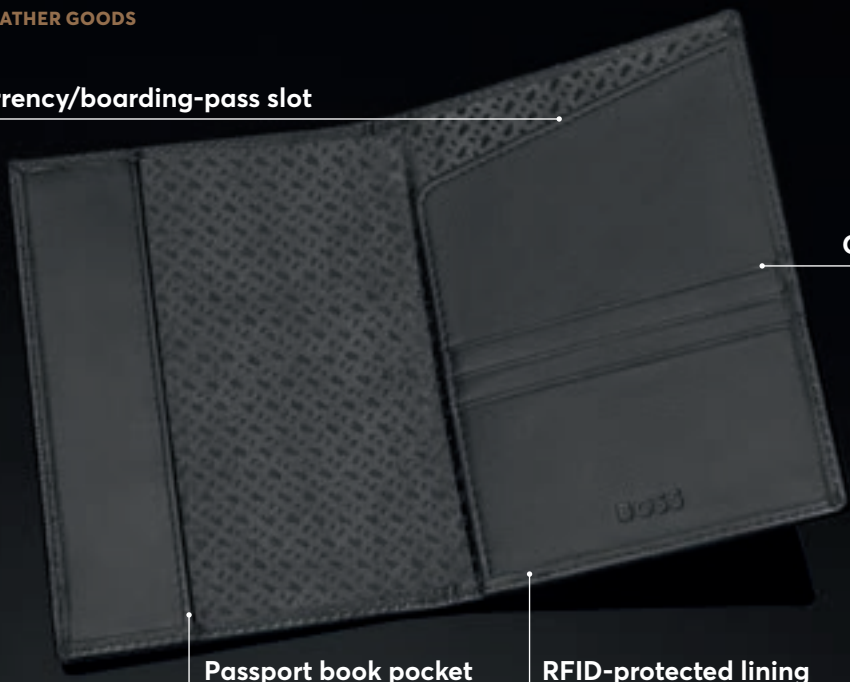

Presented in a refined BOSS gift box

ICONIC

- 2 currency compartments
- 8 card slots
- 5 side compartments
- 1 coin slot

Made of top grain genuine leather

Available colors:

SMALL LEATHER GOODS

Currency/boarding-pass slot

Card slot

Passport book pocket

RFID-protected lining

CLASSIC GRAINED

- 1 currency compartment
- 4 card slots
- 1 passport book pocket

HLP416A
Classic Grained Passport holder black

HLP416X
Classic Grained Passport holder camel