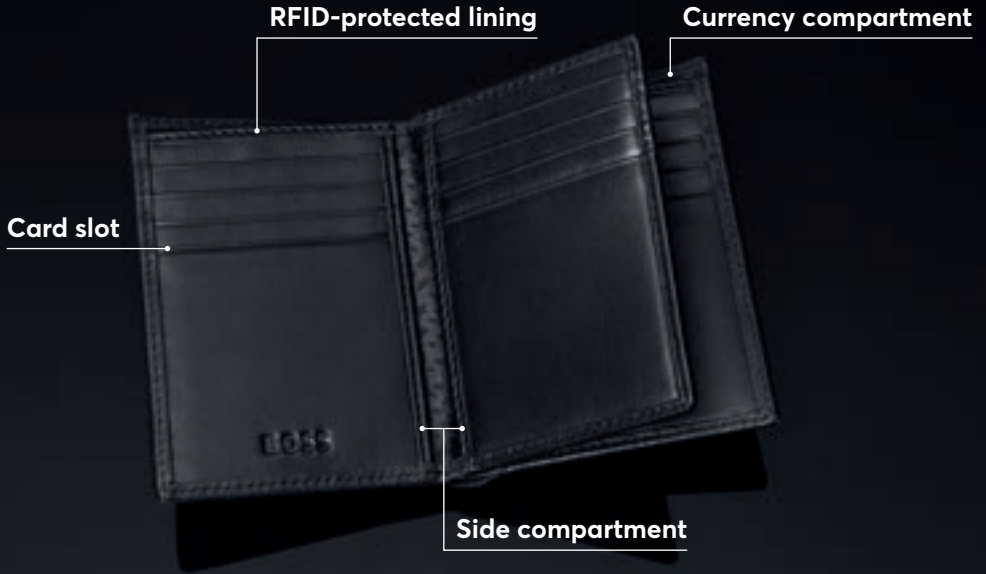

Made of top grain
genuine leather

Available colors: 

Presented in a refined BOSS gift box

CLASSIC SMOOTH

2 currency compartments
8 card slots
2 side compartments

HLE403A
Classic Smooth Folding card holder black

HLE403Y
Classic Smooth Folding card holder brown

HLE421A
Iconic Folding card holder black

Made of top grain
genuine leather
Available colors:

Presented in a refined BOSS gift box

ICONIC

2 currency compartments
6 card slots
2 side compartments

Made of top grain
genuine leather
Available colors:

SMALL LEATHER GOODS

CLASSIC GRAINED

2 currency compartments
16 card slots
5 side compartments

HLF416A
Classic Grained Trifold Card holder black

HLF416X
Classic Grained Trifold Card holder camel