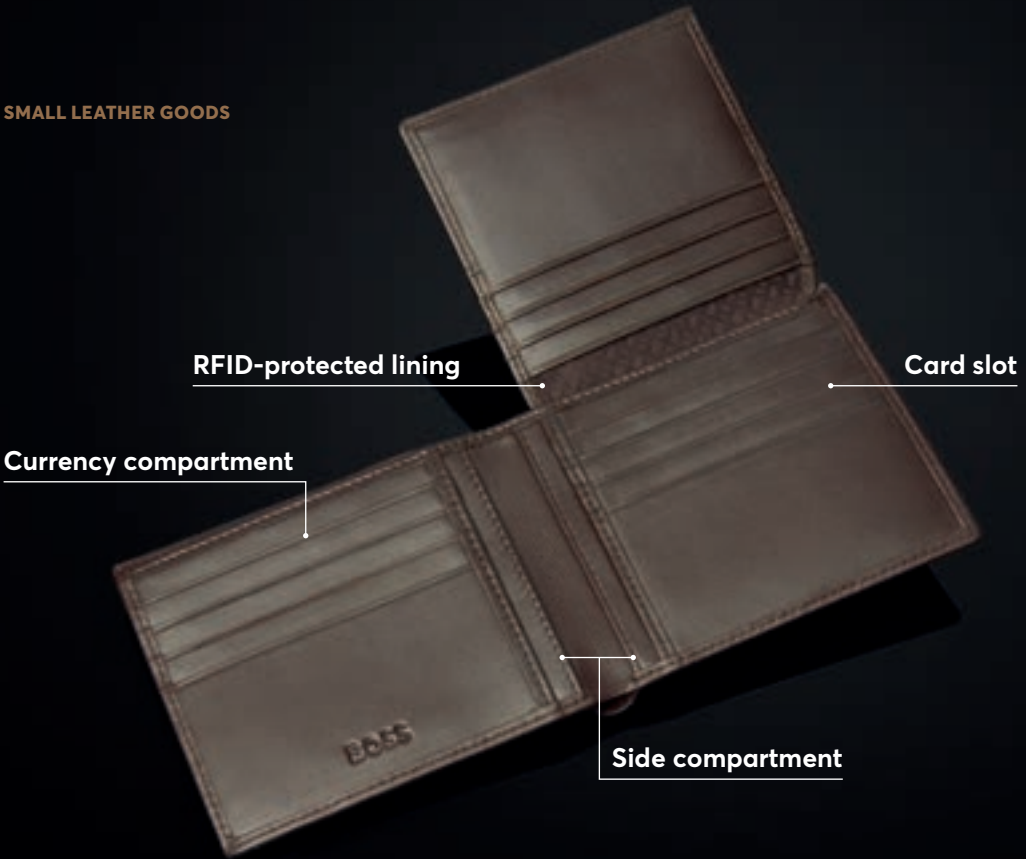

Made of top grain
genuine leather
Available colors:

Presented in a refined BOSS gift box

CLASSIC SMOOTH

- 2 currency compartments
- 4 card slots
- 3 side compartments
- 1 coin pocket

ICONIC

- 2 currency compartments
- 3 card slots
- 2 side compartments
- 1 coin pocket

HLM403A
Classic Smooth Coins purse black

HLM403Y
Classic Smooth Coins purse brown

HLM421A
Iconic Money wallet black

Made of top grain
genuine leather
Available colors:

Presented in a refined BOSS gift box

Made of top grain
genuine leather
Available colors:

SMALL LEATHER GOODS

CLASSIC GRAINED

2 currency compartments
11 card slots
5 side compartments

HLY416A
Classic Grained Wallet with flap black

HLY416X
Classic Grained Wallet with flap camel