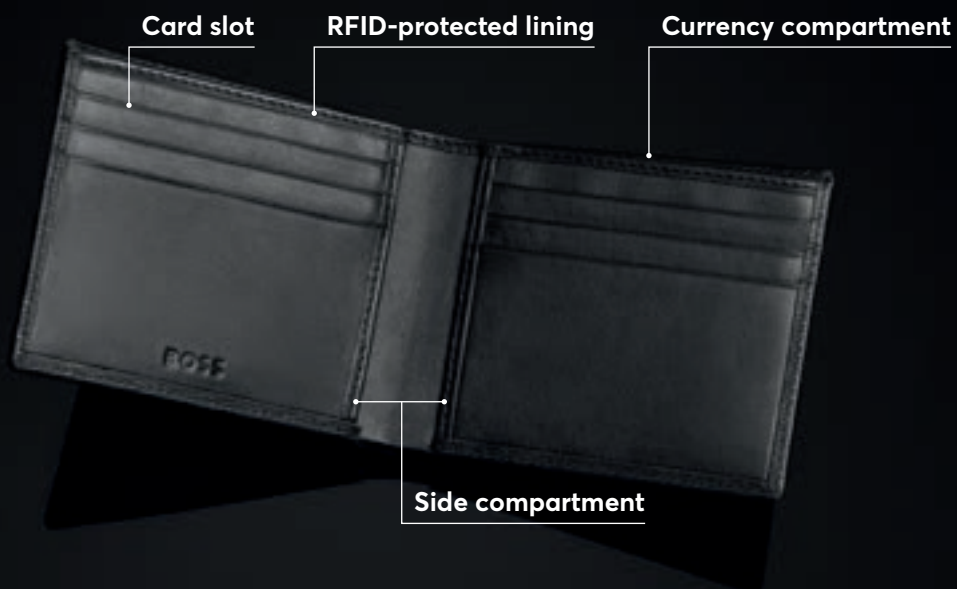

SMALL LEATHER GOODS