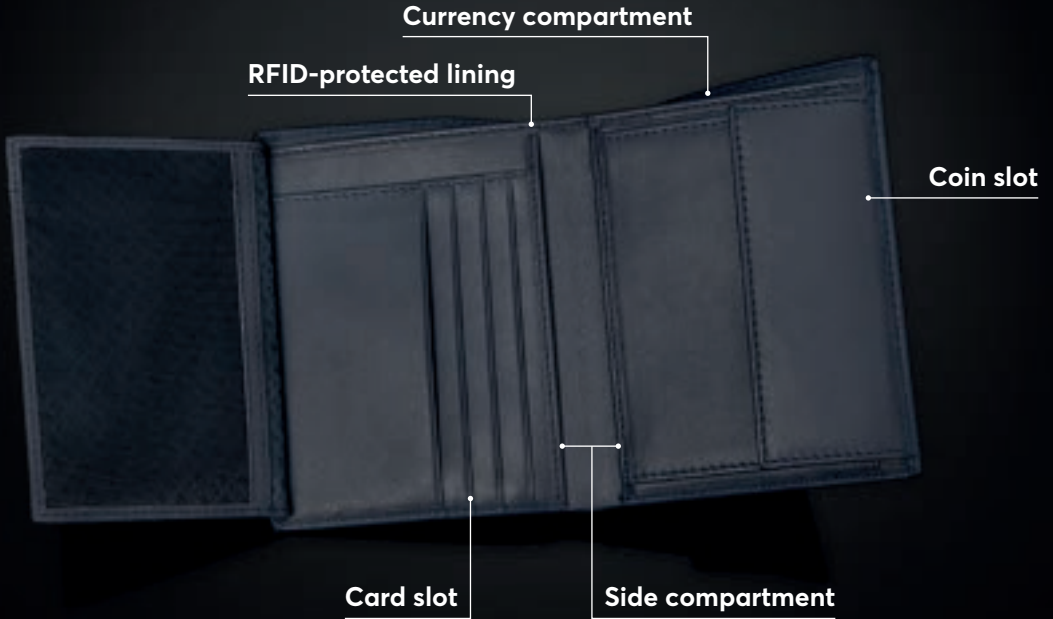

Presented in a refined BOSS gift box

ICONIC

- 2 currency compartments
- 12 card slots
- 5 side compartments
- 1 coin slot

Made of top grain genuine leather
Available colors:

SMALL LEATHER GOODS

CLASSIC GRAINED