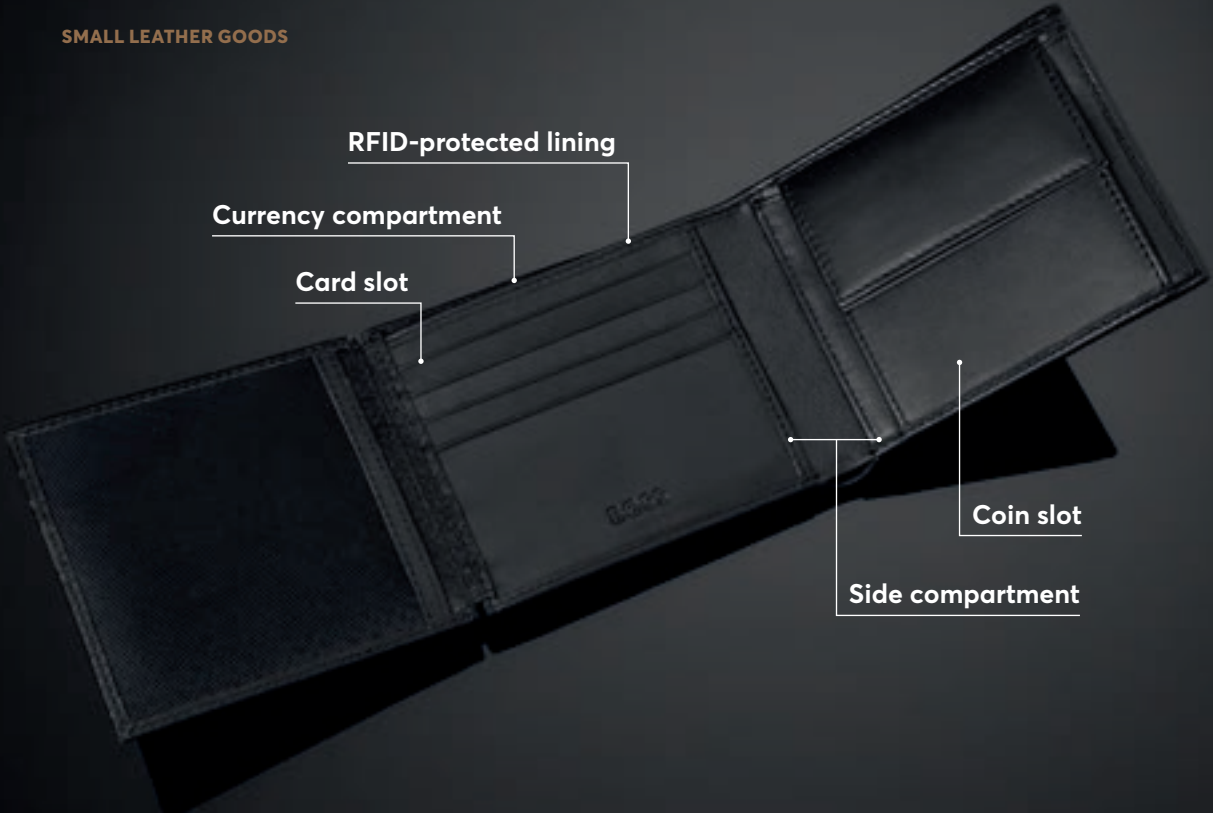

HLY403A
Classic Smooth Wallet with flap black

HLY403Y
Classic Smooth Wallet with flap brown

ICONIC

2 currency compartments
11 card slots
5 side compartments

HLY421A
Iconic Wallet with flap black

Made of top grain
genuine leather
Available colors:

Made of top grain
genuine leather
Available colors:

Presented in a refined BOSS gift box

SMALL LEATHER GOODS

CLASSIC GRAINED

- 2 currency compartments
- 8 card slots
- 3 side compartments
- 1 coin slot

HLN416A