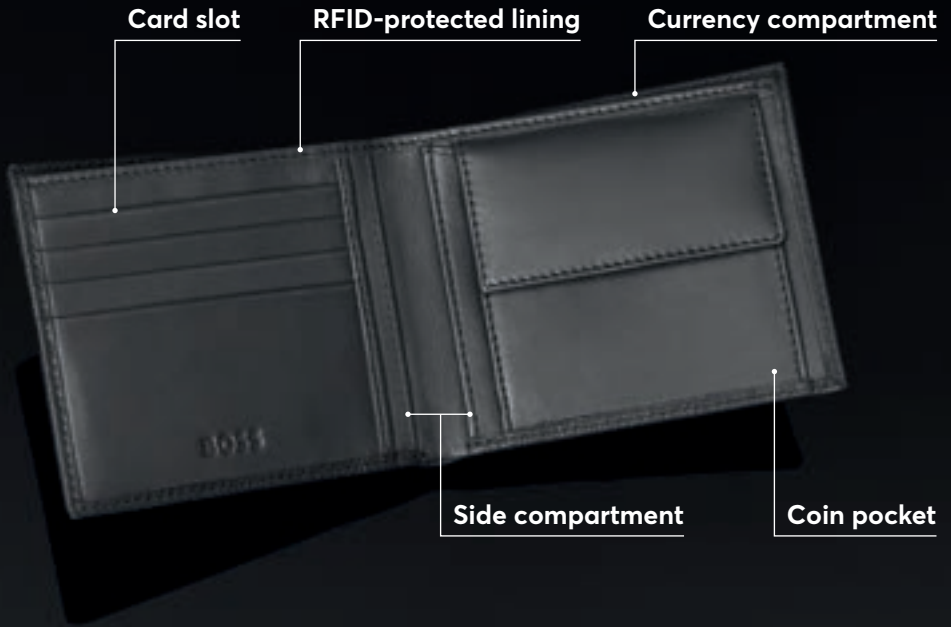

Made of top grain
genuine leather
Available colors:

Presented in a refined BOSS gift box

CLASSIC SMOOTH

2 currency compartments
8 card slots
4 side compartments

HLW403A
Classic Smooth Wallet black

HLW403Y
Classic Smooth Wallet brown

Made of top grain
genuine leather
Available colors:

ICONIC

2 currency compartments
6 card slots
2 side compartments

HLW421A
Iconic Wallet black

Made of top grain
genuine leather
Available colors:

Presented in a refined BOSS gift box

SMALL LEATHER GOODS

CLASSIC GRAINED

- 2 currency compartments
- 4 card slots
- 3 side compartments
- 1 coin pocket

HLM416A
Classic Grained Money wallet black

HLM416X
Classic Grained Money wallet camel

HLM416N
Classic Grained Money wallet navy

Made of top grain
genuine leather
Available colors:

Presented in a refined BOSS gift box

CLASSIC SMOOTH

- 2 currency compartments
- 4 card slots
- 3 side compartments
- 1 coin pocket

ICONIC

- 2 currency compartments
- 3 card slots
- 2 side compartments
- 1 coin pocket